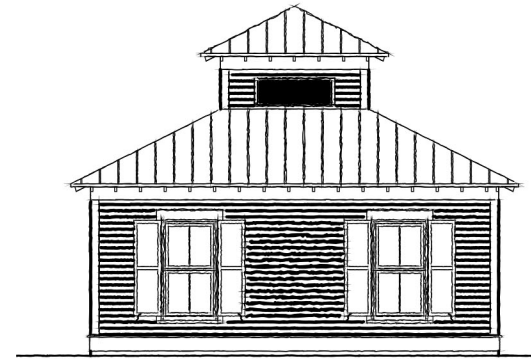

FIRST FLOOR PLAN

SECOND FLOOR PLAN

ADDITIONAL IMAGES

PLAN INFORMATION
 2 CAR GARAGE
 484 UNHEATED SQFT.
 22' WIDE X 22' DEEP