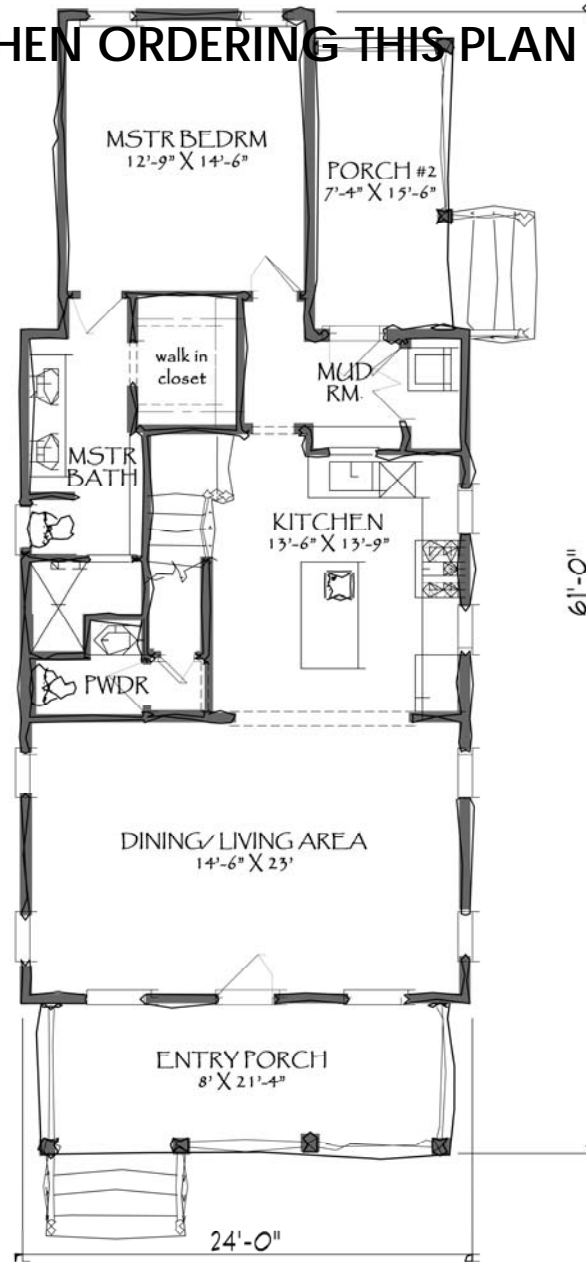

DELAY TIME OF UP TO 2 WEEKS WHEN ORDERING THIS PLAN

SECOND FLOOR PLAN

FIRST FLOOR PLAN

SMALL COTTAGE COLLECTION
 17 Market, No. 2 • Beaufort, SC 29906 • (843) 379-5630 • www.moserdesigngroup.com

Significant modifications may be required if building within a 50 mile radius of Beaufort, SC. This is an artist's rendering. The final set of construction documents may vary or have been updated from this conceptual design. Please contact MDG1. if you have any questions.

2007 MOSER DESIGN GROUP, INC.

941 HTD. SQFT 1ST FLR
 660 HTD. SQFT 2ND FLR
 1,601 TOTAL HEATED SQFT.