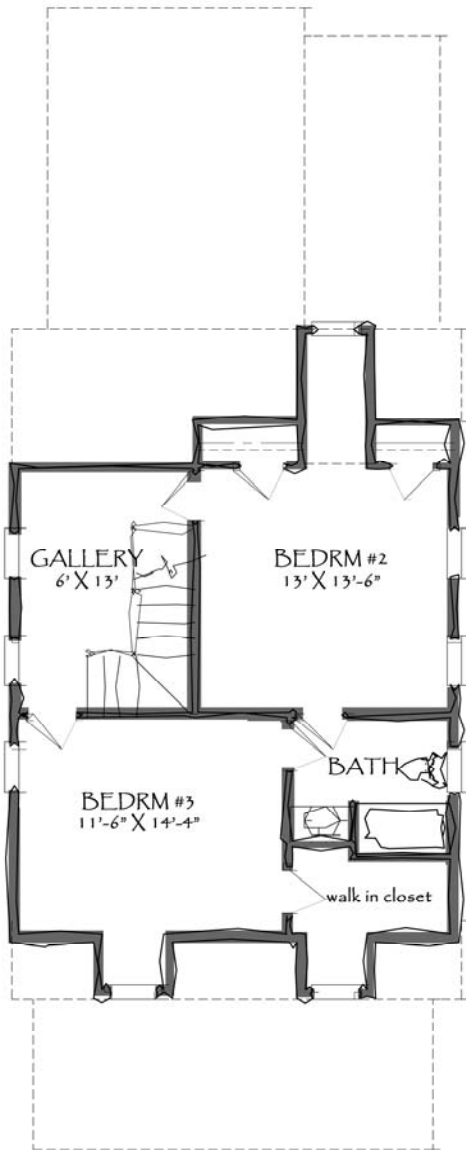

DELAY TIME OF UP TO 2 WEEKS WHEN ORDERING THIS PLAN

SECOND FLOOR PLAN

FIRST FLOOR PLAN

SMALL COTTAGE COLLECTION
 17 Market, No. 2 • Beaufort, SC 29906 • (843) 379-5630 • www.moserdesigngroup.com

Significant modifications may be required if building within a 50 mile radius of Beaufort, SC. This is an artist's rendering. The final set of construction documents may vary or have been updated from this conceptual design. Please contact MDG1. if you have any questions.

2007 MOSER DESIGN GROUP, INC.

941 HTD. SQFT 1ST FLR
 660 HTD. SQFT 2ND FLR
 1,601 TOTAL HEATED SQFT.