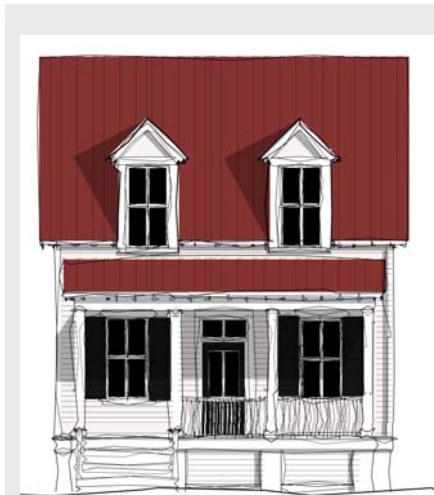

DELAY TIME OF UP TO 2 WEEKS WHEN ORDERING THIS PLAN

SECOND FLOOR PLAN

FIRST FLOOR PLAN

SMALL COTTAGE COLLECTION
 17 Market, No. 2 • Beaufort, SC 29906 • (843) 379-5630 • www.moserdesigngroup.com

Significant modifications may be required if building within a 50 mile radius of Beaufort, SC. This is an artist's rendering. The final set of construction documents may vary or have been updated from this conceptual design. Please contact MDG1. if you have any questions.