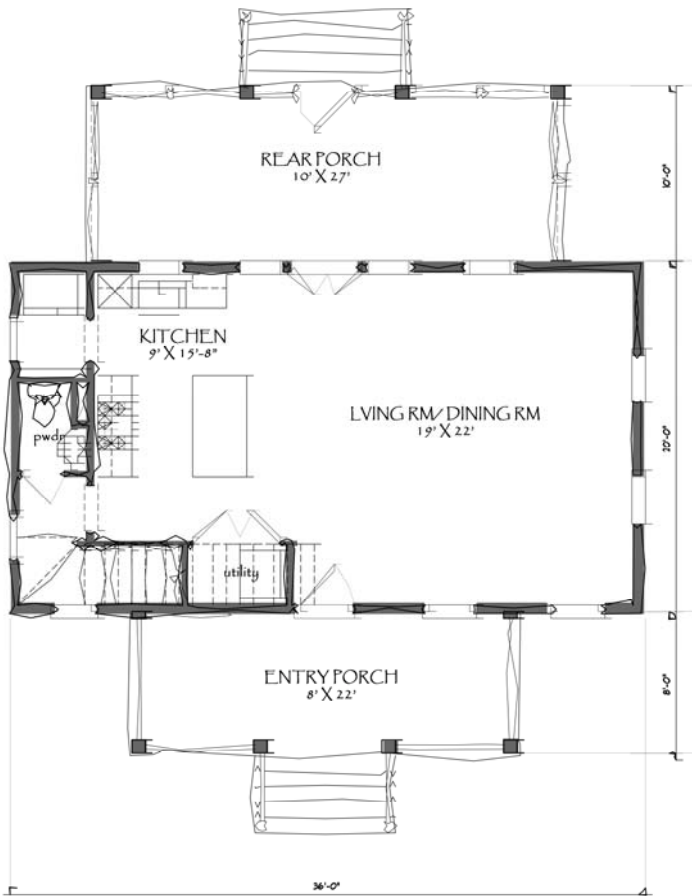

**DELAY TIME OF UP TO 2 WEEKS WHEN ORDERING THIS PLAN**

**TNH-PC-10A**

**PETITE COTTAGE COLLECTION**  
 17 Market, No. 2 • Beaufort, SC 29906 • (843)379-5630 • www.moserdesigngroup.com

**SECOND FLOOR**

**FIRST FLOOR**

2008 MOSER DESIGN GROUP, INC.

**K**

**2 BR/2.5 BA**  
**720 HTD. SQFT 1<sup>ST</sup> FLR**  
**645 HTD. SQFT 2<sup>ND</sup> FLR**  
**1,365 TOTAL HEATED SQFT.**