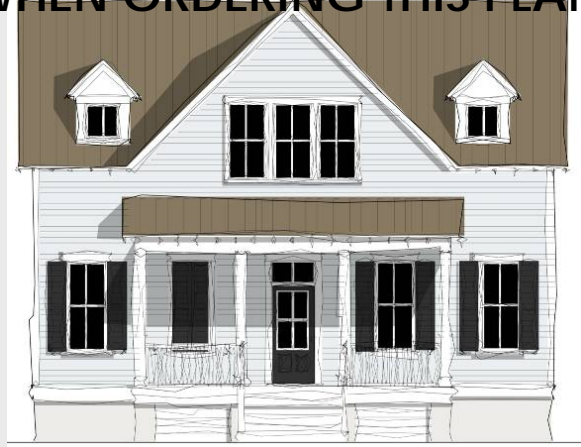

**DELAY TIME OF UP TO 2 WEEKS WHEN ORDERING THIS PLAN**

**TNH-PC-10A**

**PETITE COTTAGE COLLECTION**  
 17 Market, No. 2 • Beaufort, SC 29906 • (843)379-5630 • www.moserdesigngroup.com

**SECOND FLOOR**

**FIRST FLOOR**

Significant modifications may be required if building within a 50 mile radius of Beaufort, SC. This is an artist's rendering. The final set of construction documents may vary or have been updated from this conceptual design. Please contact MDG1. if you have any questions.