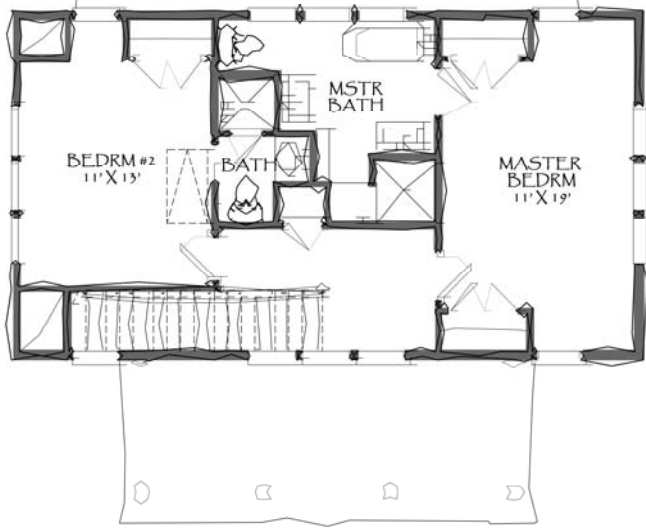

**DELAY TIME OF UP TO 2 WEEKS WHEN ORDERING THIS PLAN**

**TNH-PC-10A**

**PETITE COTTAGE COLLECTION**  
 17 Market, No. 2 • Beaufort, SC 29906 • (843)379-5630 • www.moserdesigngroup.com

**SECOND FLOOR**

**FIRST FLOOR**